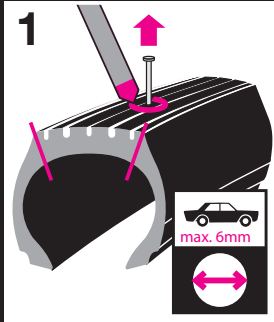

PREMA™

www.prema24.com

PREMA-INSERTS

WARNING: The PremaFill product is intended for temporary use only until the tire can be removed from the rim, inspected, and permanently repaired in accordance with industry standards. Permanent repairs can be performed using a Prema Combi Unit, Prema Universal Repair/Prema Stem combination, or Prema Reinforced Repair/Prema Stem combination in accordance with the appropriate Prema Nailhole Repair Manuals.