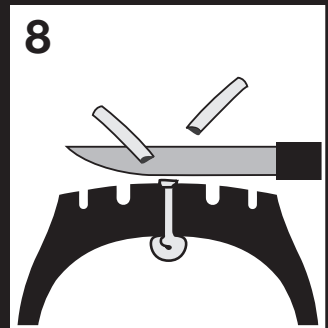

PREMA™

www.prema24.com

PREMA-INSERTS

WARNING: The PremaFill product is intended for temporary use only until the tire can be removed from the rim, inspected, and permanently repaired in accordance with industry standards. Permanent repairs can be performed using a Prema Combi Unit, Prema Universal Repair/Prema Stem combination, or Prema Reinforced Repair/Prema Stem combination in accordance with the appropriate Prema Nailhole Repair Manuals.