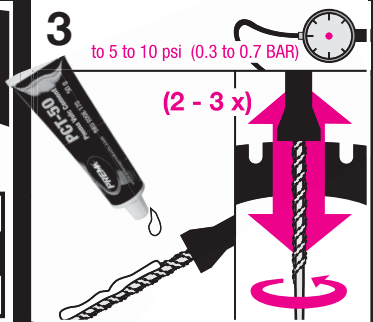

PREMA™

www.prema24.com

PREMA-INSERTS

WARNING: The PremaFill product is intended for temporary use only until the tire can be removed from the rim, inspected, and permanently repaired in accordance with industry standards. Permanent repairs can be performed using a Prema Combi Unit, Prema Universal Repair/Prema Stem combination, or Prema Reinforced Repair/Prema Stem combination in accordance with the appropriate Prema Nailhole Repair Manuals.