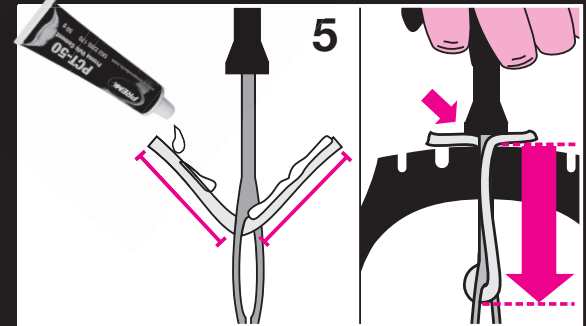

PREMA™

www.prema24.com

PREMA-INSERTS

WARNING: The PremaFill product is intended for temporary use only until the tire can be removed from the rim, inspected, and permanently repaired in accordance with industry standards. Permanent repairs can be performed using a Prema Combi Unit, Prema Universal Repair/Prema Stem combination, or Prema Reinforced Repair/Prema Stem combination in accordance with the appropriate Prema Nailhole Repair Manuals.