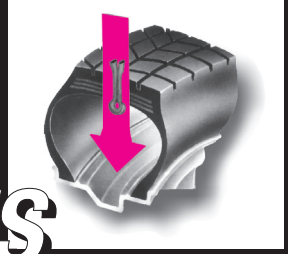

PREMA™

www.prema24.com

PREMA-INSERTS

WARNING: The PremaFill product is intended for temporary use only until the tire can be removed from the rim, inspected, and permanently repaired in accordance with industry standards. Permanent repairs can be performed using a Prema Combi Unit, Prema Universal Repair/Prema Stem combination, or Prema Reinforced Repair/Prema Stem combination in accordance with the appropriate Prema Nailhole Repair Manuals.