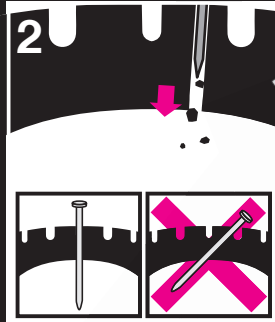

PREMA™

www.prema24.com

PREMA-INSERTS

WARNING: The PremaFill product is intended for temporary use only until the tire can be removed from the rim, inspected, and permanently repaired in accordance with industry standards. Permanent repairs can be performed using a Prema Combi Unit, Prema Universal Repair/Prema Stem combination, or Prema Reinforced Repair/Prema Stem combination in accordance with the appropriate Prema Nailhole Repair Manuals.